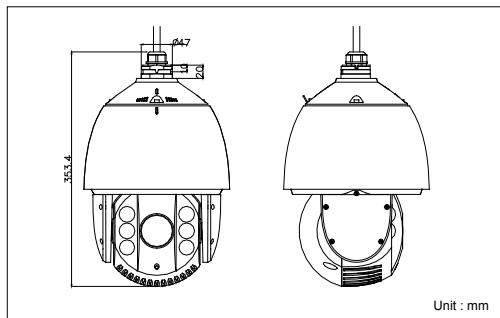

Dimensions

Accessories

DS-1601ZJ

DS-1661ZJ

DS-1662ZJ

	DS-2AE7168(N)	DS-2AE7164(N)
Camera		
Image Sensor	1/4" Sony CCD	1/3" Sony CCD
Effective Pixel	PAL: 976(H)×582(V), NTSC: 976(H)×494(V)	
Horizontal Resolution	Color: 700 TVL, B/W: 750 TVL	
Min. illumination	Color: 0.02Lux/(F1.6, AGC ON), 0.0008Lux/(F1.6, AGC ON, sensitivity×256) B/W: 0.002Lux/(F1.6, AGC ON), 0.00008Lux/(F1.6, AGC ON, sensitivity×256) 0 Lux with IR	
White Balance	Auto / Manual / ATW / Indoor / Outdoor	
AGC	Auto / Manual	
S / N Ratio	≥ 50dB	
Digital Noise Reductio	DNR	
Wide Dynamic Range	128X Digital WDR	
Shutter Speed	PAL: 1 ~1/10,000s, NTSC: 1 ~1/10,000s	
Day & Night	IR Cut Filter	
Digital Zoom	16X	
Privacy Mask	Up to 8 zones, maximum 8 zones on a same image, multiple colors and mosaics optional	
Focus Model	Auto / Semiautomatic / Manual	
Lens		
Focal Length	3.3 ~119mm, 36X	4 ~ 92mm, 23X
Zoom Speed	Approx. 6.0 s(Optical Wide-Tele)	Approx 4.0s(Optical Wide-Tele)
Angle of View	57.1~1.7 degree(Wide-Tele)	57.58 ~3.12 degree(Wide-Tele)
Min. Working Distance	10 ~1000mm (Wide-Tele)	
Aperture Range	F1.4 ~ F3.7	F1.6 ~ F3.7
Pan and Tilt		
Pan / Tilt Range	Pan: 360°endless; Tilt: -15° ~90° (Auto Flip)	
Pan / Tilt Speed	Pan Manual Speed: 0.1° ~160°/s, Pan Preset Speed: 240°/s Tilt Manual Speed: 0.1° ~120°/s, Tilt Preset Speed: 200°/s	
Proportional Zoom	Rotation speed can be adjusted automatically according to zoom multiples	
Number of Preset	256	
Patrol	8 patrols, up to 32 presets per patrol	
Pattern	4 patterns, with the total recording time not less than 10 minutes	
Power-off Memory	Support	
Park Action	Preset / Patrol / Pattern / Pan / Tilt / Auto / Random / Frame / Panorama scan	
PTZ Position Display	On / Off	
Compass	Support , the north can be set	
Scheduled Task	Preset / Patrol / Pattern / Pan / Tilt / Auto / Random / Frame / Panorama scan	
Infrared		
IR Range	Up to 100m	
IR irradiation angle	Automatically adjusted, depending on the zoom ratio	
Input/ Output		
Video Output	1.0V[p-p] / 75Ω, PAL / NTSC composite, BNC	
General		
RS-485 Protocols	HIKVISION, Pelco-P, Pelco-D, self-adaptive	
Power	24 VAC Max.30W(IR On, Heater On); Max.24W(IR On); Max.15W(IR Off, Heater Off)	
Working Temperature	-30°C ~65°C (-22°F ~149°F)	
Humidity	90% or less	
Protection Level	IP66 standard TVS 4,000V lightning protection, surge protection and voltage transient protection	
Dimensions	Φ245 x 399mm (Φ9.65" x 15.71")	
Weight (approx.)	5.5kg(12.13lbs)	
Mount Option	Long-arm wall mount: DS-1601ZJ; Pendent mount: DS-1661ZJ(20cm) or DS-1662ZJ(50cm); Ceiling mount: DS-1663ZJ	